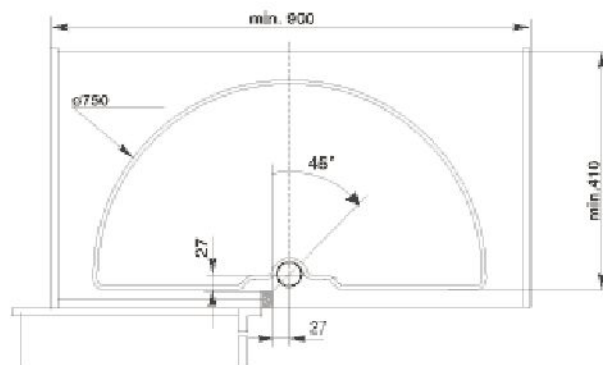

### Assembly instructions for 180°swivel basket, KWC180C

**A.**

8	swivel basket		2
7	follower		1
6	straight pin		2
5	bearing		2
4	axle		1