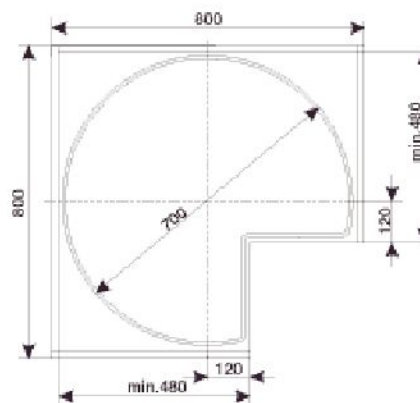

PWS

[download PDF document](#)

click here to download a full printable copy of the installation instructions

[next](#)

KESSEBÖHMER

Assembly instructions for KWC270C carousel set

A.

5	pie cut basket		2
4	straight pin		2
3	bearing with brake		2